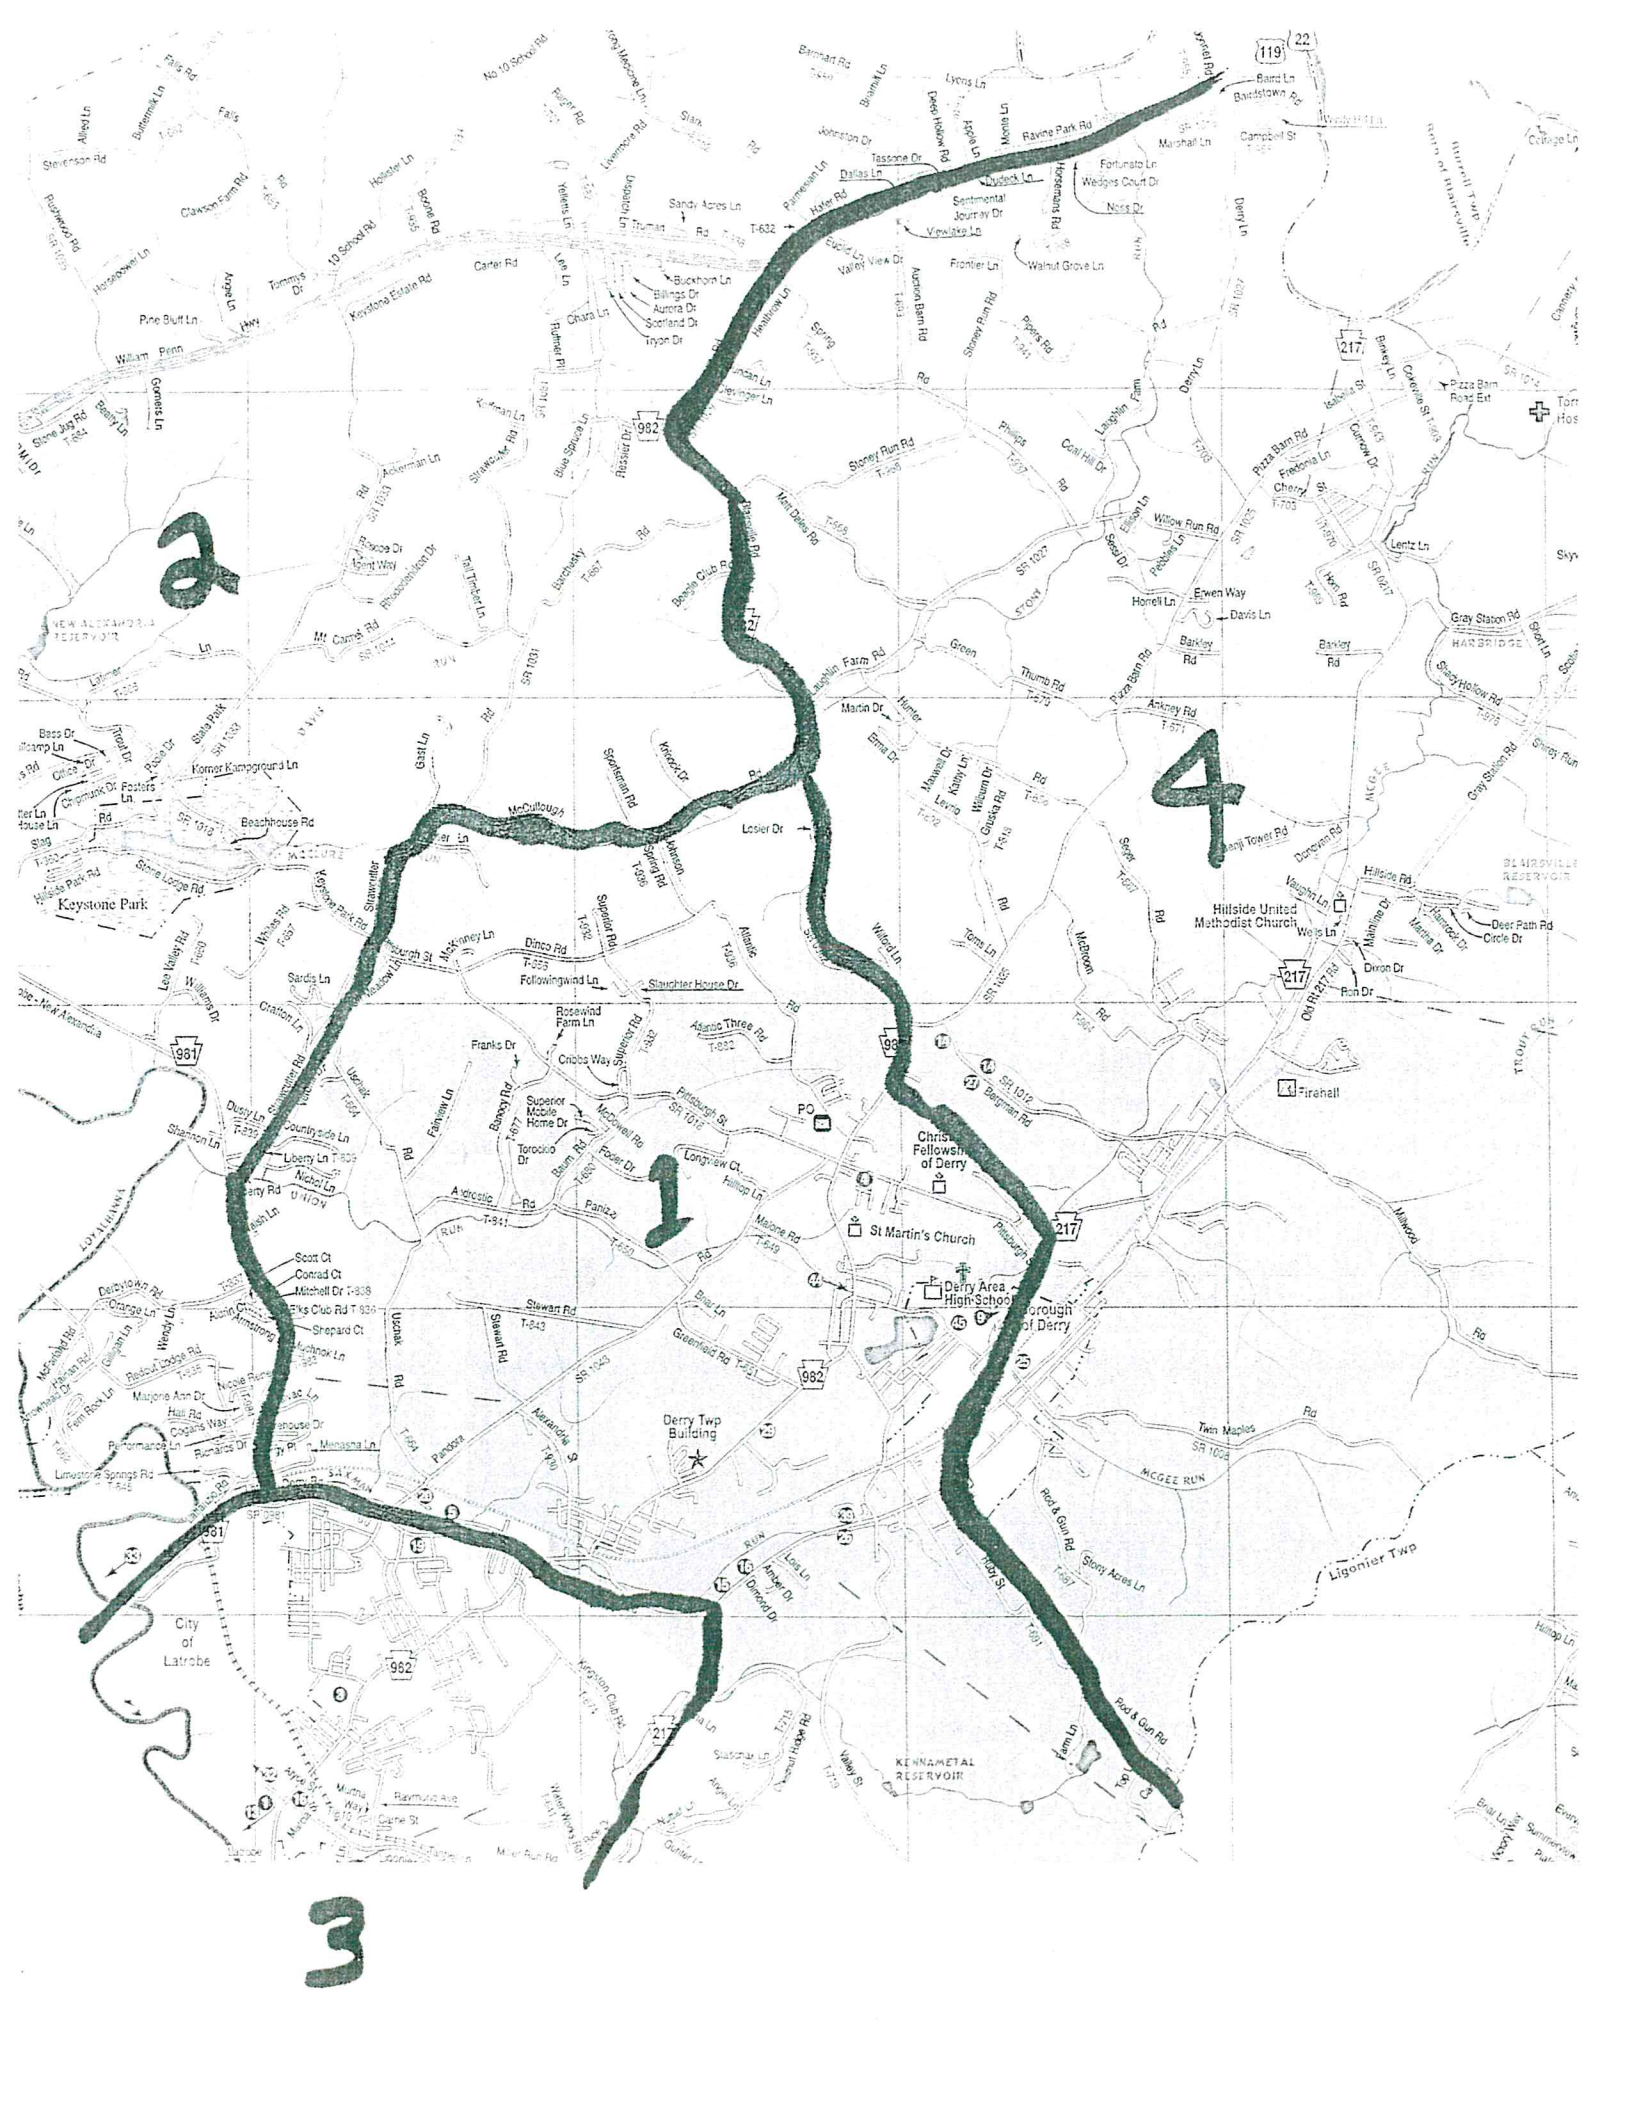

## DERRY TOWNSHIP RECYCLING SCHEDULE 2020

Waste Management is pleased to be servicing Derry Township for your recycling needs. This year the recycling program remains "Once a Week Service" by Area on Thursdays and Fridays, unless otherwise specified by a holiday week schedule as shown below. Recyclable materials also remain the same – Plastics 1-5, Glass (clear, brown and green) and cans (bi-metal, aluminum and steel).

**PLEASE HAVE YOUR RECYCLING AT CURBSIDE THE NIGHT BEFORE YOUR PICKUP BUT NO LATER THAN 4:00 AM ON YOUR SCHEDULED DAY.**

AREA 1	AREA 2	AREA 3	AREA 4
January 9	January 10	January 16	January 17
January 23	January 24	January 30	January 31
February 6	February 7	February 13	February 14
February 20	February 21	February 27	February 28
March 5	March 6	March 12	March 13
March 19	March 20	March 26	March 27
April 2	April 3	April 9	April 10
April 16	April 17	April 23	April 24
April 30	May 1	May 7	May 8
May 14	May 15	May 21	May 22
*May 29 (Friday)	*May 30 (Saturday)	June 4	June 5
June 11	June 12	June 18	June 19
June 25	June 26	July 2	July 3
July 9	July 10	July 16	July 17
July 23	July 24	July 30	July 31
August 6	August 7	August 13	August 14
August 20	August 21	August 27	August 28
September 3	September 4	Sept 11 (Friday)	Sept 12 (Saturday)
September 17	September 18	September 24	September 25
October 1	October 2	October 8	October 9
October 15	October 16	October 22	October 23
October 29	October 30	November 5	November 6
November 12	November 13	November 19	November 20
Nov 27 (Friday)	Nov 28 (Saturday)	December 3	December 4
December 10	December 11	December 17	December 18
December 24	* Dec 26 (Saturday)	December 31	Jan 2, 2021 (Saturday)

**Red Denotes Observed Holiday Week – 1 Day behind normal schedule of Thursday/Friday. That means we collect on Friday and Saturday.**

2

4

1

3